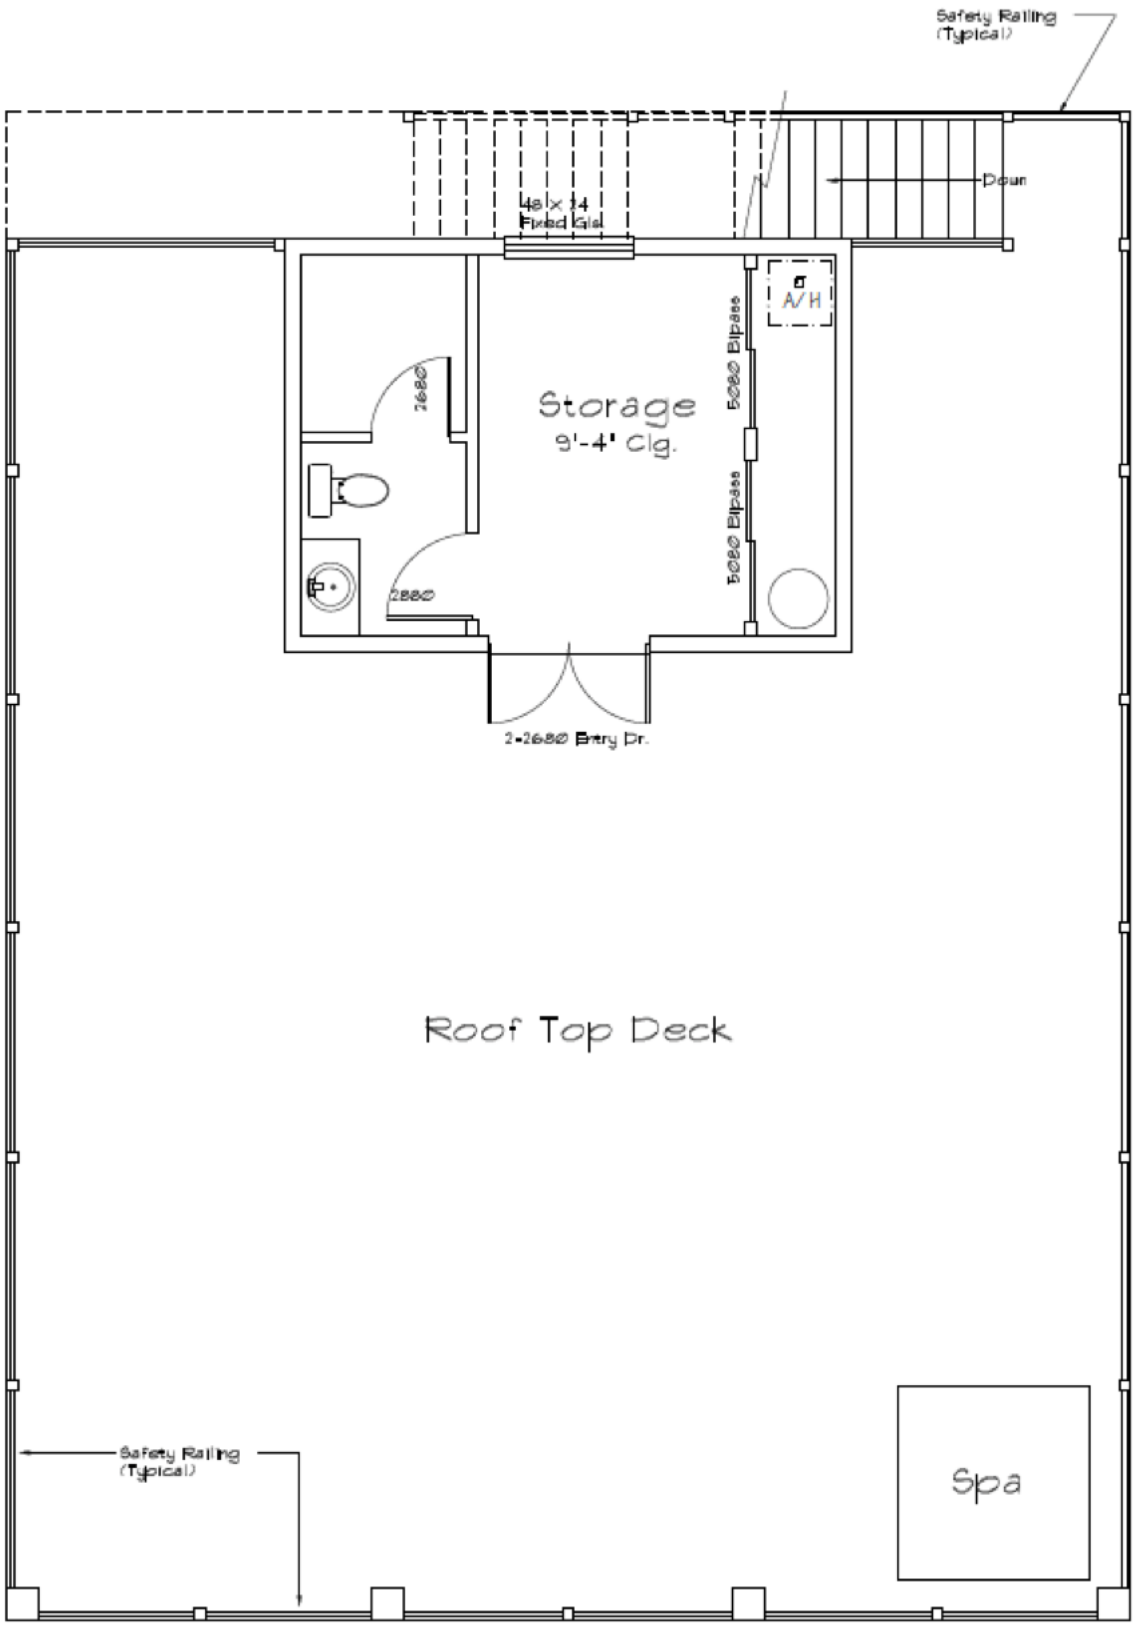

Safety Railing (Typical)

(2) 265H

24-5H

(3) 1/2 365H

(2) 265H

(2) 265H

Entry Porch

Safety Railing (Typical)

Safety Railing
(Typical)

48" x 34"
Field Gl.

Down

Storage
9'-4" clg.

A/H

2688

2688

5000 Bypass
5000 Bypass

2x2688 Entry Dr.

Roof Top Deck

Spa

Safety Railing
(Typical)