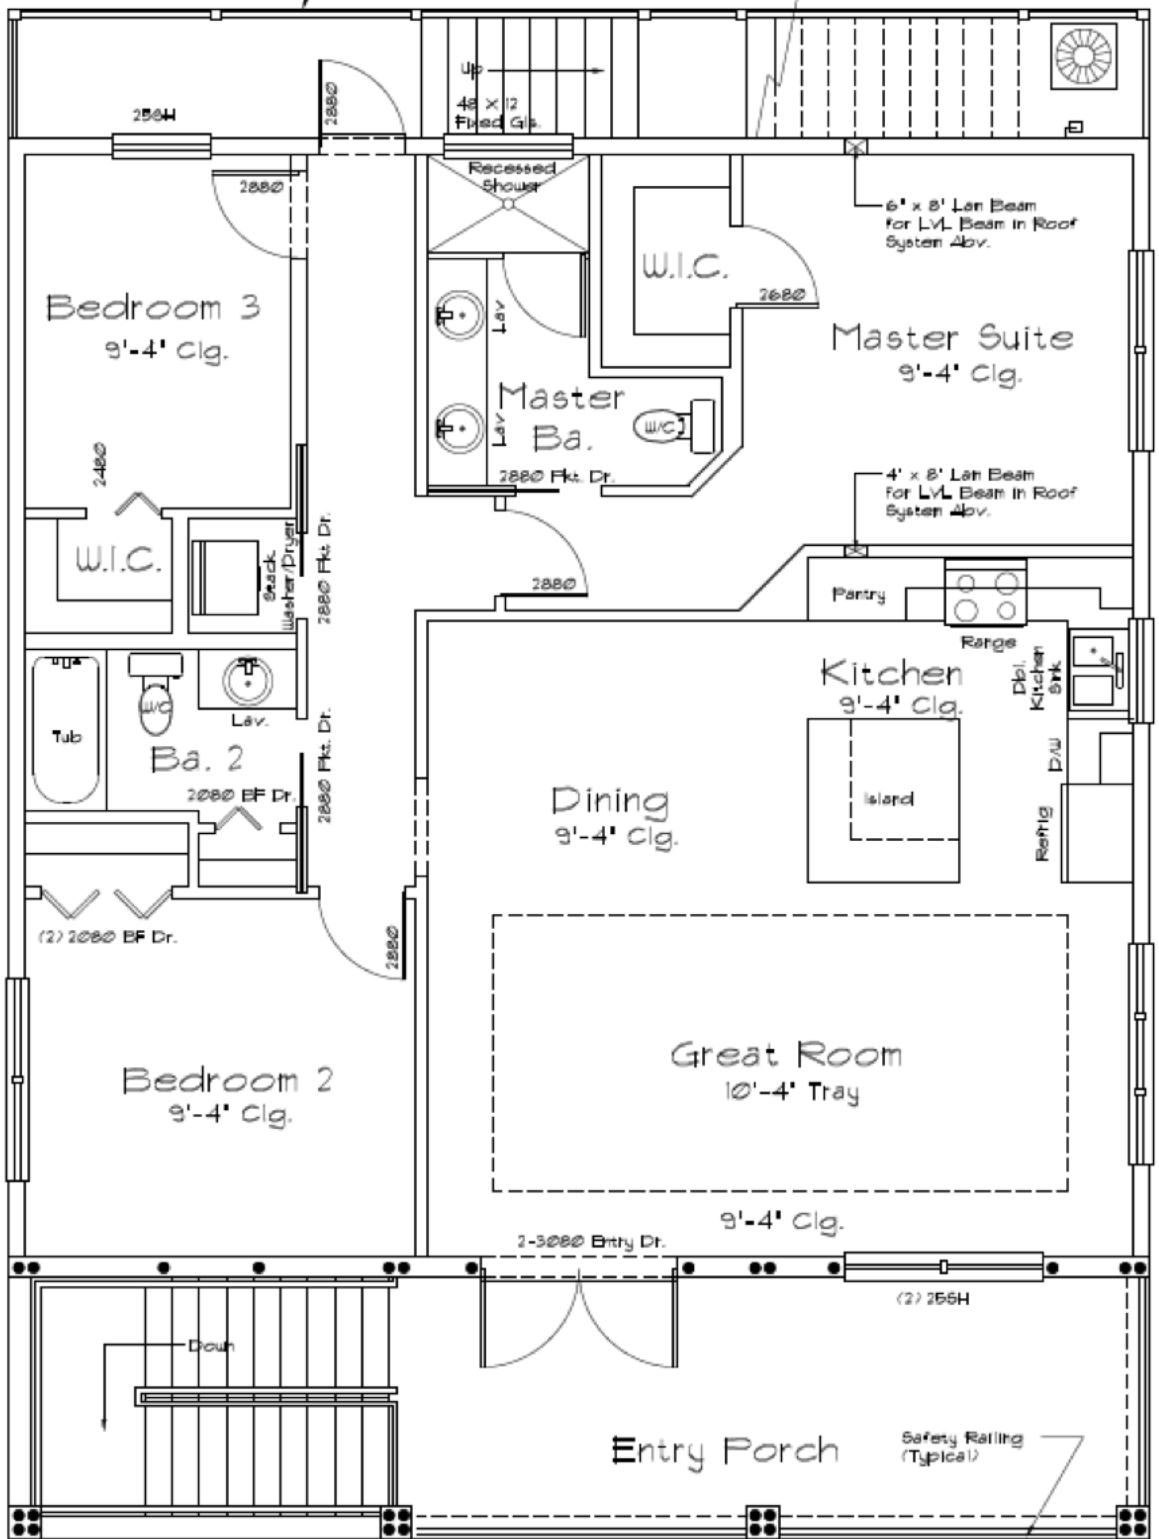

Safety Railing (Typical)

(2) 265H

24-5H

(3) 1/2 365H

(2) 265H

(2) 265H

Entry Porch

Safety Railing (Typical)

Safety Railing
(Typical)

48" x 34"
Field Gl.

Down

Storage
9'-4" clg.

A/H

2688

2688

5000 Bypass
5000 Bypass

2x2688 Entry Dr.

Roof Top Deck

Spa

Safety Railing
(Typical)