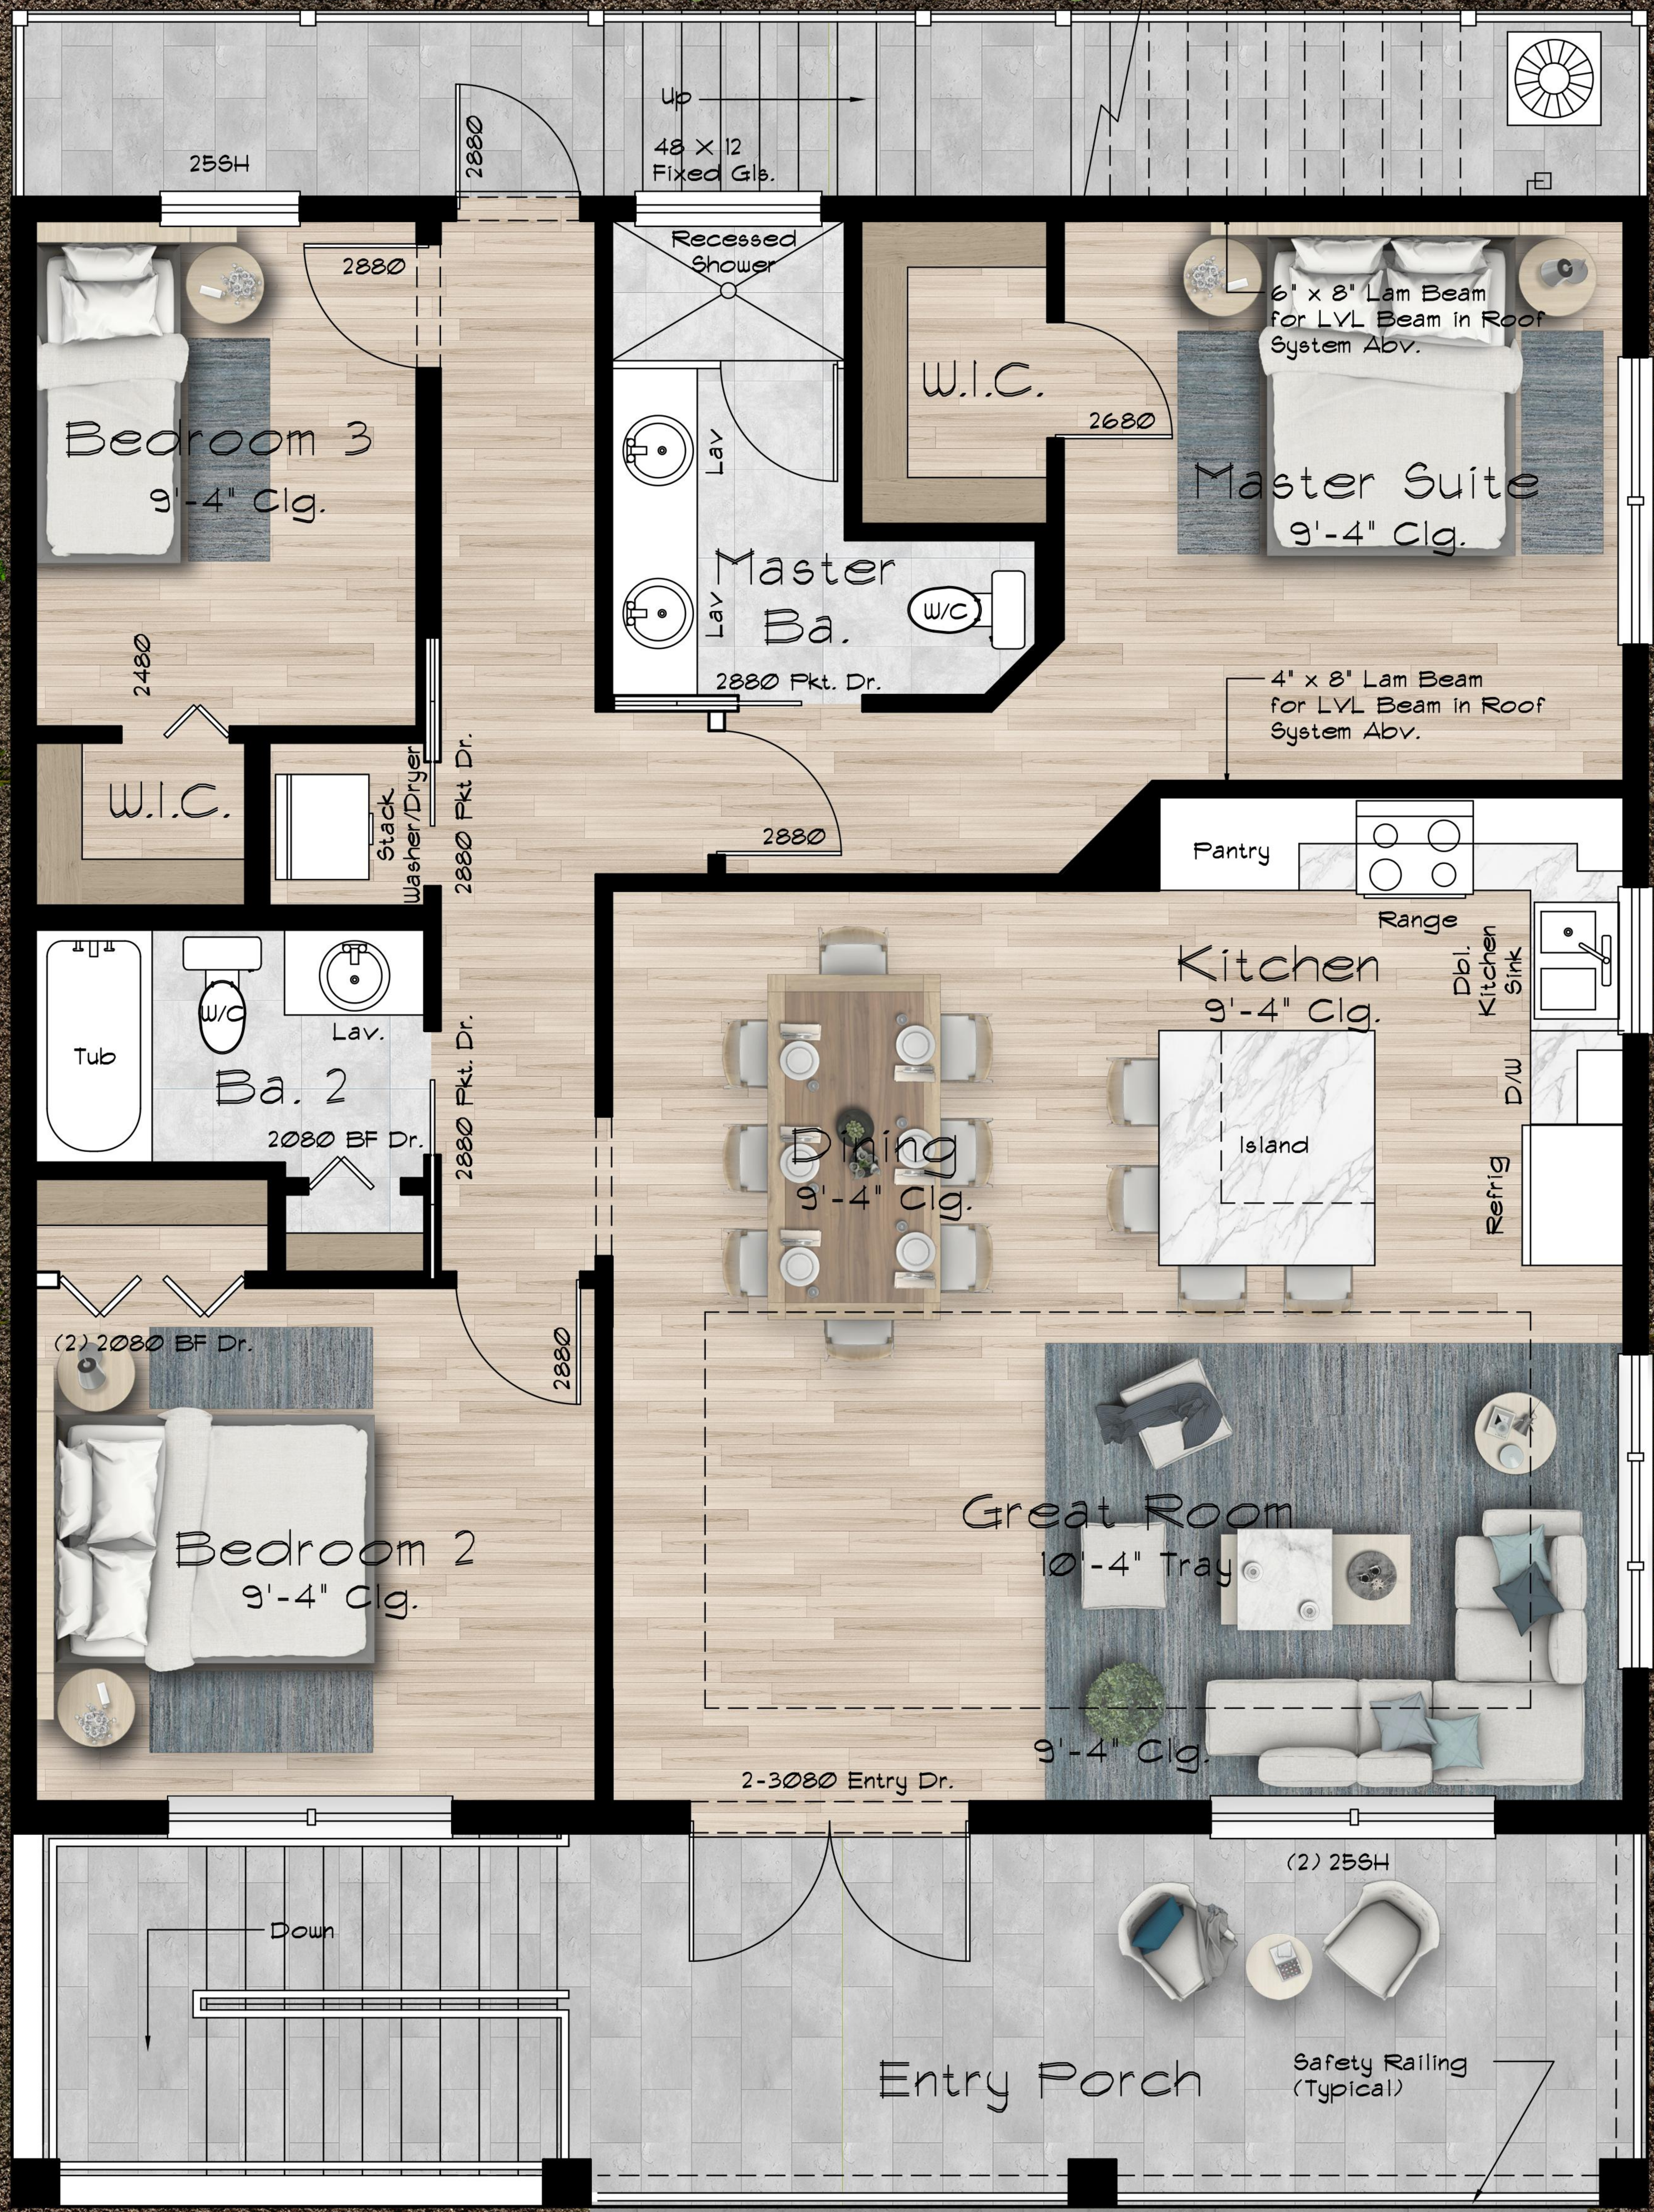

Area Tabulation	
Living	1225
Front Porch	135
Rear Deck	50
Roof Top Storage	226
Roof Top Deck	1295
Total	2931

Ground Level Floor Plan w/Callouts

1/4" = 1'-0"

Area Tabulation	
Living	1225
Front Porch	135
Rear Deck	50
Roof Top Storage	226
Roof Top Deck	1295
Total	2931

2nd Level Floor Plan w/Callouts

1/4" = 1'-0"

Area Tabulation	
Living	1225
Front Porch	135
Rear Deck	50
Roof Top Storage	226
Roof Top Deck	1295
Total	2931

3rd Level Floor Plan w/Callouts

1/4" = 1'-0"