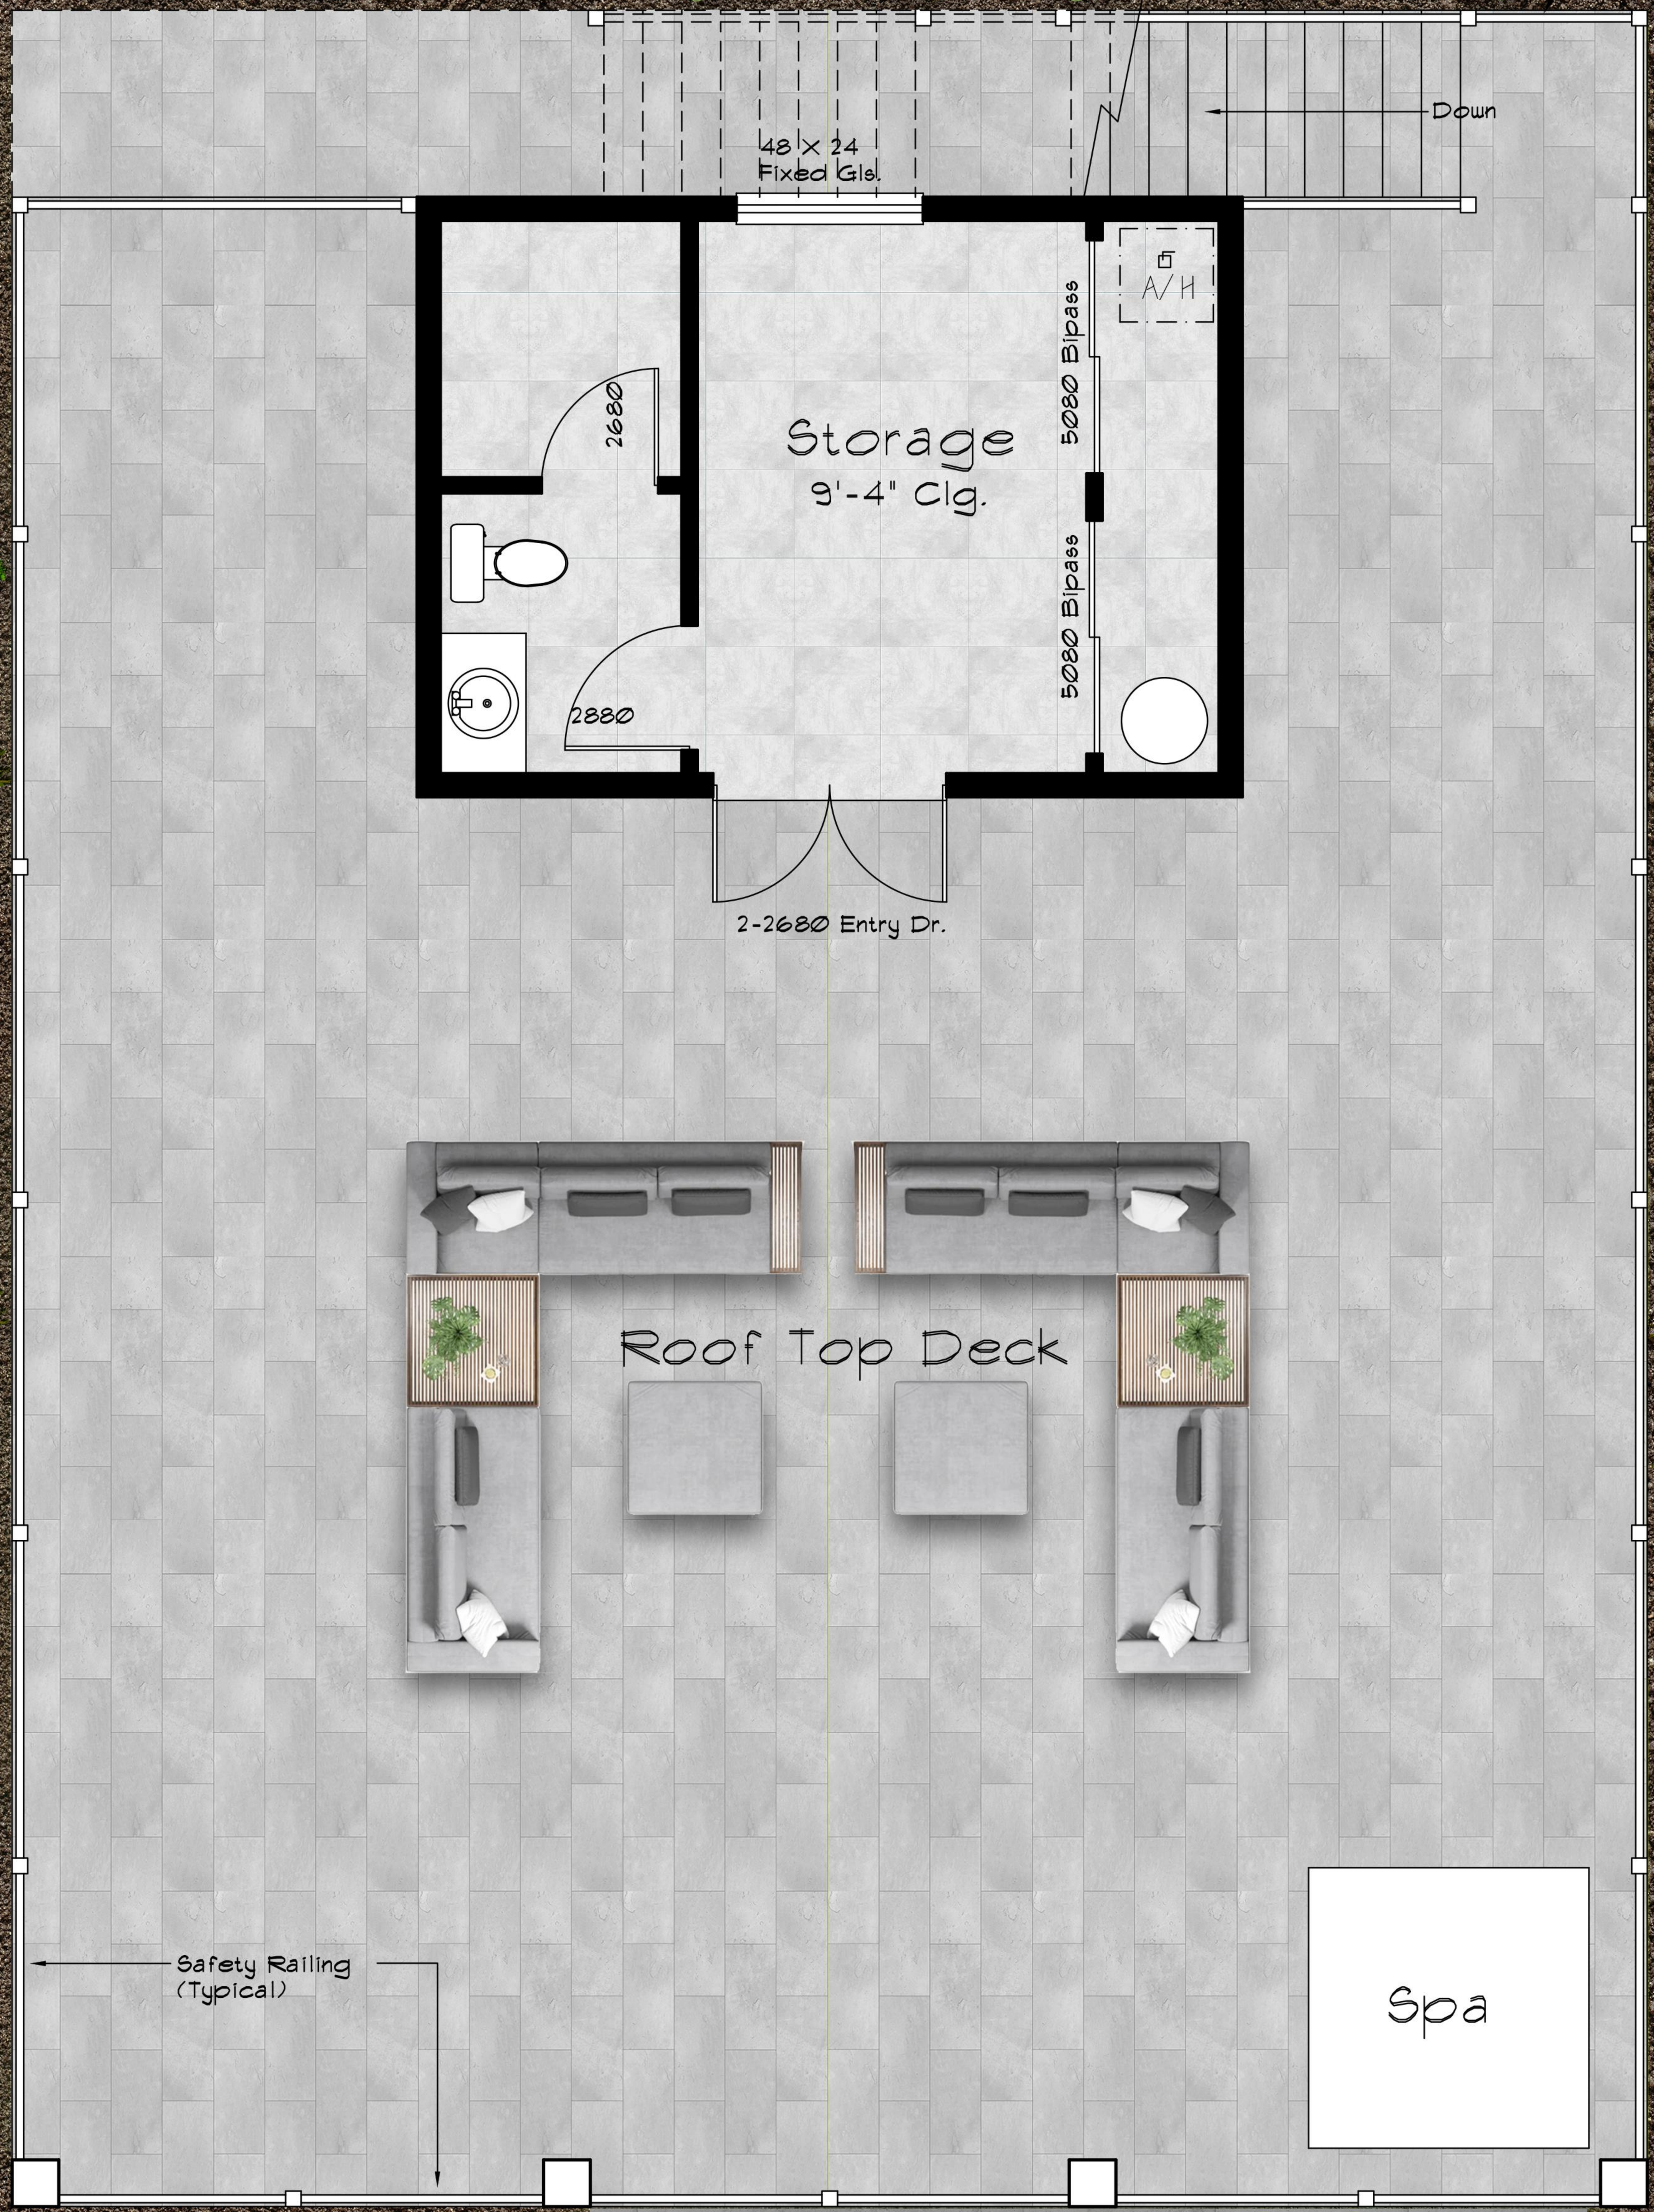

Area Tabulation	
Living	1225
Front Porch	135
Rear Deck	50
Roof Top Storage	226
Roof Top Deck	1295
Total	2931

Ground Level Floor Plan w/Callouts

1/4" = 1'-0"

Area Tabulation	
Living	1225
Front Porch	135
Rear Deck	50
Roof Top Storage	226
Roof Top Deck	1295
Total	2931

2nd Level Floor Plan w/Callouts

1/4" = 1'-0"

Area Tabulation	
Living	1225
Front Porch	135
Rear Deck	50
Roof Top Storage	226
Roof Top Deck	1295
Total	2931

3rd Level Floor Plan w/Callouts

1/4" = 1'-0"